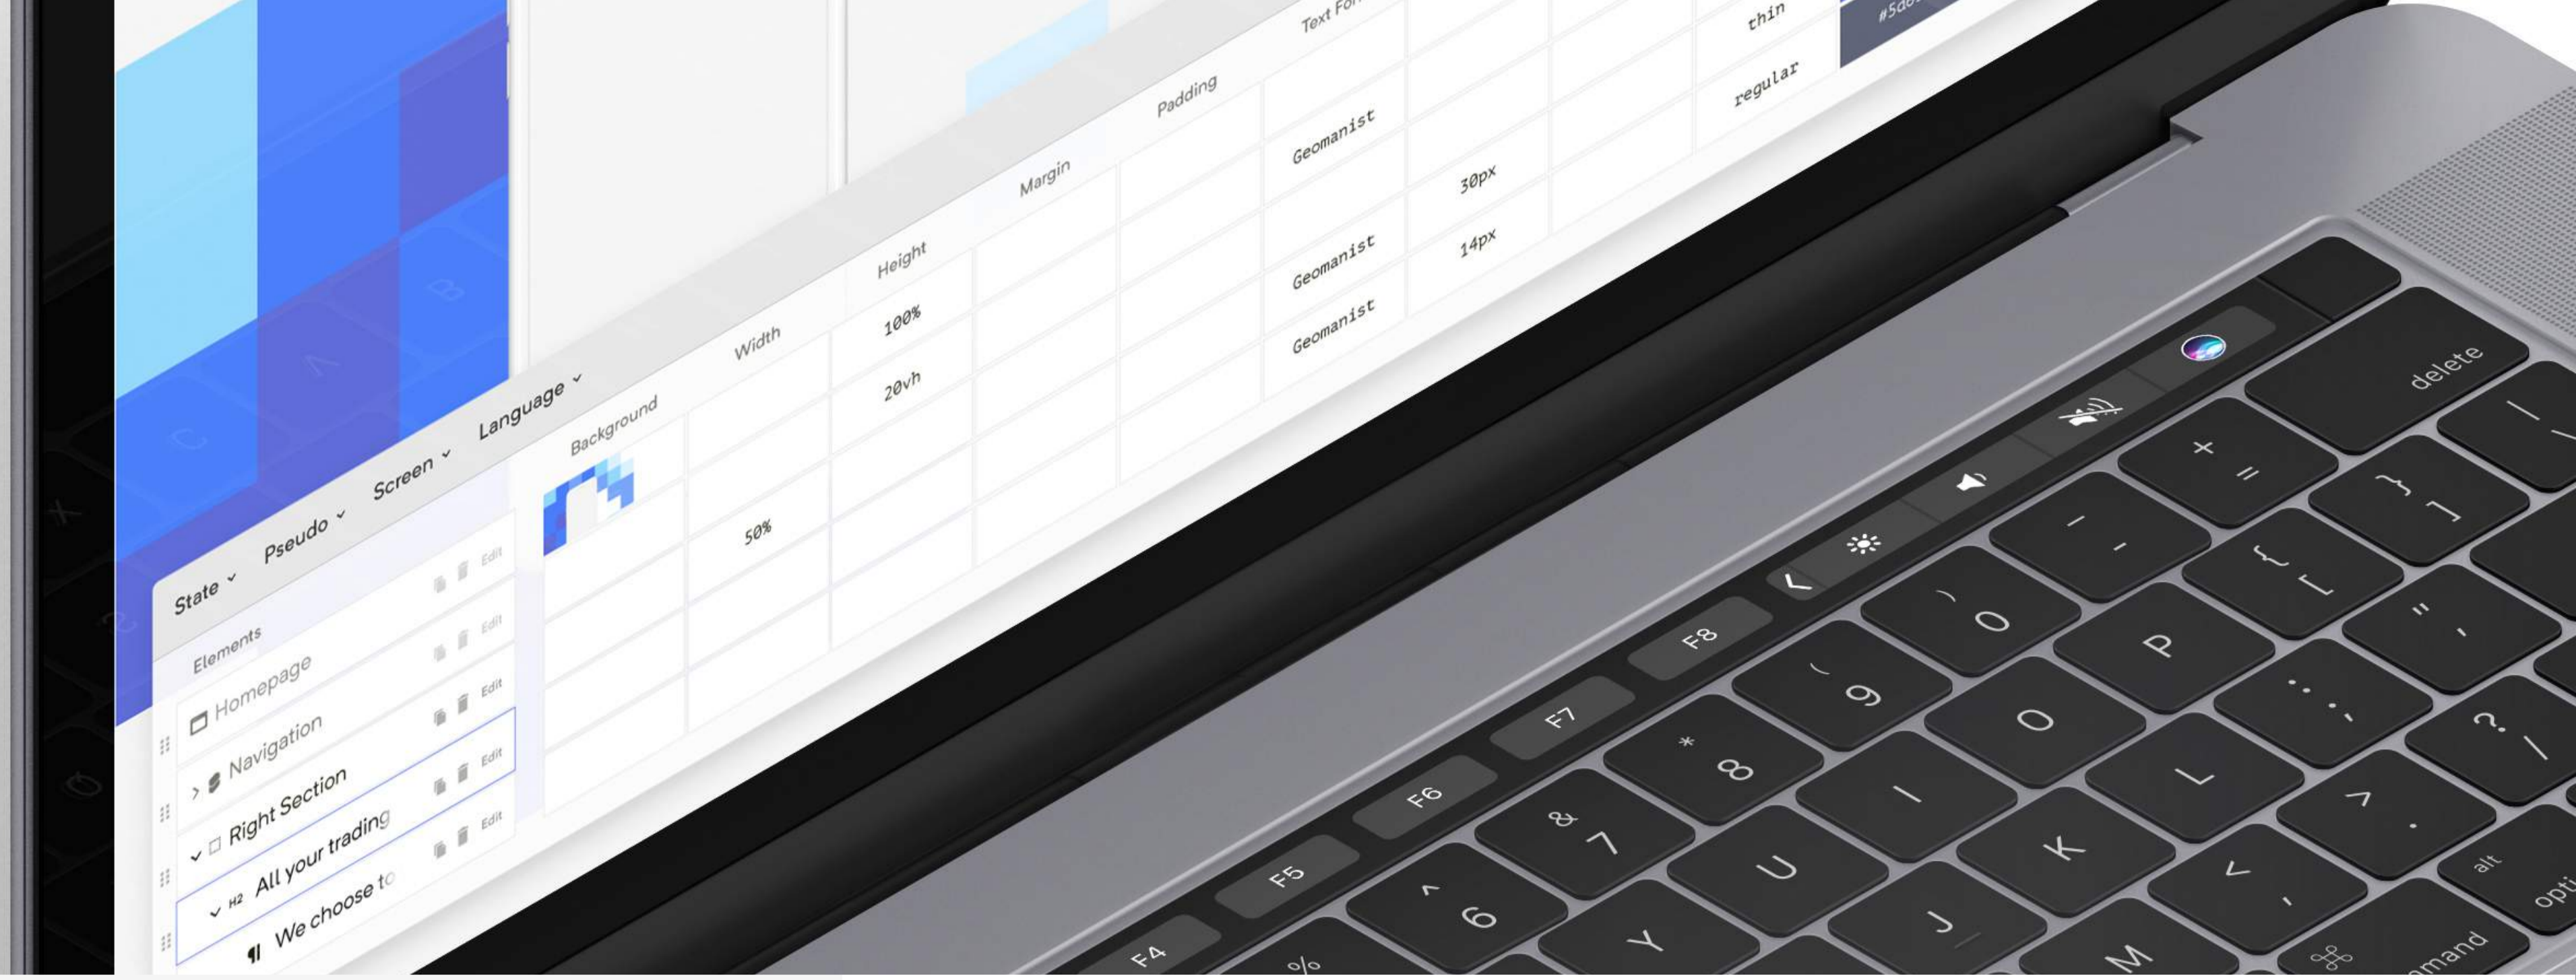

The
Dotcom

$199/m
Unlimited Seats

Professional Editor Access

+ $9/m
Per Site

Per Site Created/Published

Comparing Deployed Sites on Google Page Speed Test